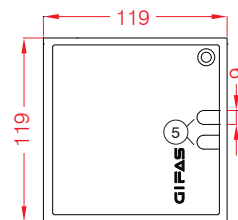

### Technical data

Outer dimensions (LxW): 119x119 mm  
 Depth: 75 mm  
 Material: Anodised aluminium  
 (salt- and seawater-proof)  
 Load capacity: In closed mode 1 t (10 kN)

### Features

- For floorlevel mounting with hinged lid
- Provides 2 cutouts (45x45x4 mm) for built-in sockets
- Suitable for drive-over in closed mode
- In closed and plugged in mode: only for drycleaned floors (IP20)