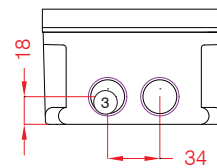

Item no.	Description	Equipment
840399	FONTO 3295 Floor socket outlet with hinged cover, with cable outlet, IP20, aluminium housing, 119x119x75 mm	without equipment
840484	FONTO 3295 Floor socket outlet with hinged cover, with cable outlet, IP20, aluminium housing, 119x119x75 mm	2x T23
840307	FONTO 3295 Floor socket outlet with hinged cover, with cable outlet, IP20, aluminium housing, 119x119x75 mm	2x Schuko
840324	FONTO 3295 Floor socket outlet with hinged cover, with cable outlet, IP20, aluminium housing, 119x119x75 mm	2x Schuko, 1x TV-R-SAT Box

Other fitting options on request!