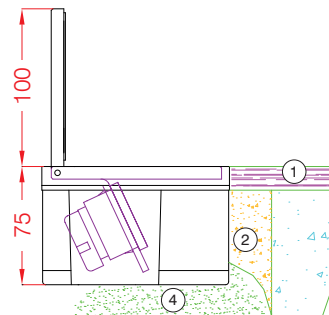

Item no.	Description	Equipment
840399	FONTO 3295 Floor socket outlet with hinged cover, with cable outlet, IP20, aluminium housing, 119x119x75 mm	without equipment
840484	FONTO 3295 Floor socket outlet with hinged cover, with cable outlet, IP20, aluminium housing, 119x119x75 mm	2x T23
840307	FONTO 3295 Floor socket outlet with hinged cover, with cable outlet, IP20, aluminium housing, 119x119x75 mm	2x Schuko
840324	FONTO 3295 Floor socket outlet with hinged cover, with cable outlet, IP20, aluminium housing, 119x119x75 mm	2x Schuko, 1x TV-R-SAT Box

Other fitting options on request!