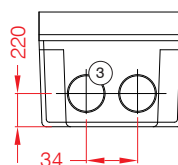

Item no.	Description	Equipment
840387	FONTO 2295 Floor socket outlet with hinged cover, with cable outlet, IP20, aluminium housing, 113x96.5x76.5 mm	without equipment
840472	FONTO 2295 Floor socket outlet with hinged cover, with cable outlet, IP20, aluminium housing, 113x96.5x76.5 mm	1 x T23
840248	FONTO 2295 Floor socket outlet with hinged cover, with cable outlet, IP20, aluminium housing, 113x96.5x76.5 mm	1 x Schuko

Other fitting options on request!