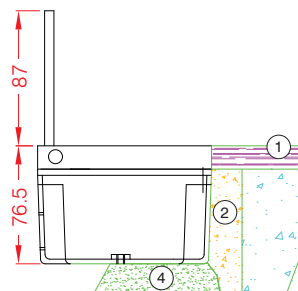

Item no.	Description	Equipment
840387	FONTO 2295 Floor socket outlet with hinged cover, with cable outlet, IP20, aluminium housing, 113x96.5x76.5 mm	without equipment
840472	FONTO 2295 Floor socket outlet with hinged cover, with cable outlet, IP20, aluminium housing, 113x96.5x76.5 mm	1 x T23
840248	FONTO 2295 Floor socket outlet with hinged cover, with cable outlet, IP20, aluminium housing, 113x96.5x76.5 mm	1 x Schuko

Other fitting options on request!