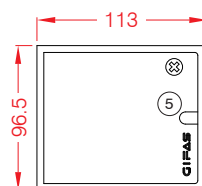

**FONTO 2295**  
Floor socket outlet with hinged cover

**Technical data**

Outer dimensions (LxW): 113x96.5 mm  
 Depth: 76.5 mm  
 Material: Aluminium natur grounded  
 (salt- and seawater-proof)  
 Load capacity: In closed mode 1 t (10 kN)

**Features**

- For floorlevel mounting with hinged lid
- Provides 1 cutout (45x45x4mm) for built-in socket
- Suitable for drive-over in closed mode
- In closed and plugged in mode:  
only for drycleaned floors (IP20)