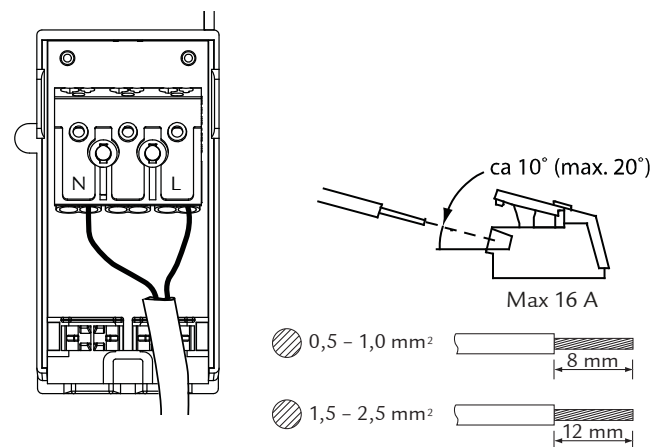

Sense 3000lm Driver Kit Phase Dim

30V DC, CC (Constant current) 700mA

Sense Driver Kit:

Sense Panel:

IP40

(Sold separately)

700mA (25W)

SENSE OPAL 3/4000lm 3000K	2700lm
SENSE OPAL 3/4000lm 4000K	2800lm
SENSE OPAL 5000lm 3000K	2650lm
SENSE OPAL 5000lm 4000K	2750lm
SENSE PRISM 3/4000lm 3000K	2650lm
SENSE PRISM 3/4000lm 4000K	2750lm
SENSE PRISM 5000lm 3000K	2650lm
SENSE PRISM 5000lm 4000K	2750lm

1.)

2.)

NO: Kan kun installeres av en registrert installasjonsvirksomhet
EN: Only to be installed by an authorized electrician
FR: Doit être installé par un électricien autorisé
NL: Mag alleen geïnstalleerd worden door een bevoegde elektricien
DE: Dieses Produkt darf nur durch autorisiertes Personal (z. B. Elektro-Installateur) angeschlossen und in Betrieb genommen werden

CORPORATE OFFICE:
SG Armaturen AS
Svåbekk 15
4790 Lillesand
NORGE

Tlf:+47 37 50 03 00
firmapost@sg-as.no
www.sg-as.no

BRANCH OFFICE:
SG Lighting SA/NV
Blokhuisstraat 47
2800 Mechelen Noord I
BELGIQUE/BELGIË

Tlf:+32(0) 15 20 72 71
info.benelux@sglighting.net
www.sglighting.net

BRANCH OFFICE:
SG Armaturen A/S
Egebakken 19
7400 Herning
DANMARK

Tlf:+45 70 70 72 13
info@sg-as.dk
www.sg-as.dk

BRANCH OFFICE:
SG Lighting SA/NV
73 rue de Saint Mandrier
83140 Six Fours Les Plages
FRANCE

Tlf:+33(0) 4 94 93 00 00
info.france@sglighting.fr
www.sglighting.net

BRANCH OFFICE:
SG Leuchten GmbH
Postfach 67 04 21
22344 Hamburg
GERMANY

Tlf:+49 40 23 99 44 59
info@sg-leuchten.de
www.sg-leuchten.de

BRANCH OFFICE:
SG Armaturen AB
August Barksg. 30B
421 32 Västra Frölunda
SVERIGE

Tlf:+46 31 81 71 10
info@sg-ab.se
www.sg-ab.se

Rev: 17.02.2017