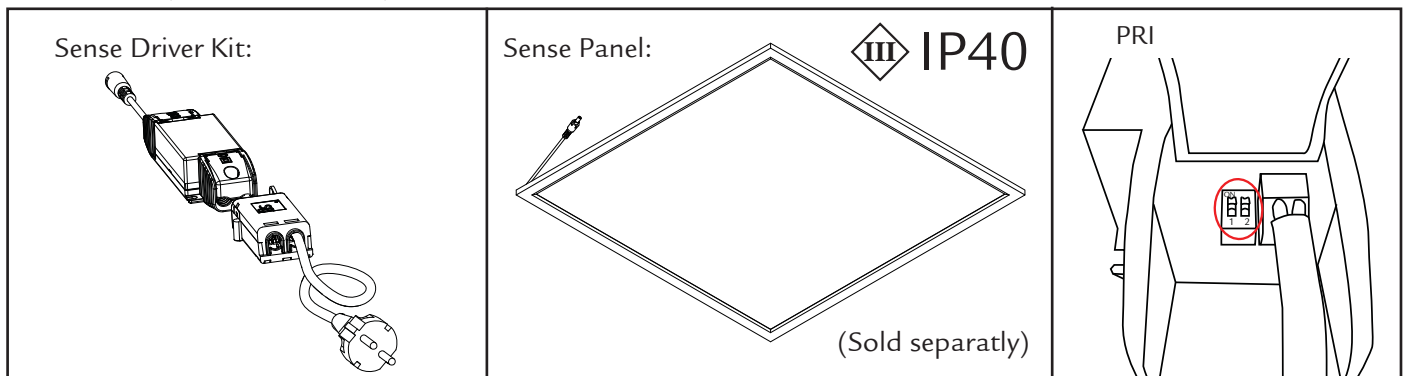

Sense 4000lm Driver Kit Non Dim

30V DC, CC (Constant current) 1050mA

⚡

NO: Kan kun installeres av en registrert installasjonsvirksomhet
EN: Only to be installed by an authorized electrician
FR: Doit être installé par un électricien autorisé
NL: Mag alleen geïnstalleerd worden door een bevoegde elektricien
DE: Dieses Produkt darf nur durch autorisiertes Personal (z. B. Elektro-Installateur) angeschlossen und in Betrieb genommen werden

800 mA (34W)	900mA (38W)	950 mA (40W)	1050 mA (44W)
☐ ON 1 2	☐ ON 1 2	☐ ON 1 2	Standard: ☐ ON 1 2
<table border="1"> <tr><td>SENSE OPAL 3/4000lm 3000K</td><td>3050lm</td></tr> <tr><td>SENSE OPAL 3/4000lm 4000K</td><td>3120lm</td></tr> <tr><td>SENSE OPAL 5000lm 3000K</td><td>2970lm</td></tr> <tr><td>SENSE OPAL 5000lm 4000K</td><td>3050lm</td></tr> <tr><td>SENSE PRISM 3/4000lm 3000K</td><td>3010lm</td></tr> <tr><td>SENSE PRISM 3/4000lm 4000K</td><td>3090lm</td></tr> <tr><td>SENSE PRISM 5000lm 3000K</td><td>2860lm</td></tr> <tr><td>SENSE PRISM 5000lm 4000K</td><td>2860lm</td></tr> </table>	<table border="1"> <tr><td>SENSE OPAL 3/4000lm 3000K</td><td>3430lm</td></tr> <tr><td>SENSE OPAL 3/4000lm 4000K</td><td>4100lm</td></tr> <tr><td>SENSE OPAL 5000lm 3000K</td><td>3520lm</td></tr> <tr><td>SENSE OPAL 5000lm 4000K</td><td>3430lm</td></tr> <tr><td>SENSE PRISM 3/4000lm 3000K</td><td>3390lm</td></tr> <tr><td>SENSE PRISM 3/4000lm 4000K</td><td>3470lm</td></tr> <tr><td>SENSE PRISM 5000lm 3000K</td><td>3210lm</td></tr> <tr><td>SENSE PRISM 5000lm 4000K</td><td>3210lm</td></tr> </table>	<table border="1"> <tr><td>SENSE OPAL 3/4000lm 3000K</td><td>3620lm</td></tr> <tr><td>SENSE OPAL 3/4000lm 4000K</td><td>3710lm</td></tr> <tr><td>SENSE OPAL 5000lm 3000K</td><td>3530lm</td></tr> <tr><td>SENSE OPAL 5000lm 4000K</td><td>3620lm</td></tr> <tr><td>SENSE PRISM 3/4000lm 3000K</td><td>3570lm</td></tr> <tr><td>SENSE PRISM 3/4000lm 4000K</td><td>3660lm</td></tr> <tr><td>SENSE PRISM 5000lm 3000K</td><td>3390lm</td></tr> <tr><td>SENSE PRISM 5000lm 4000K</td><td>3390lm</td></tr> </table>	<table border="1"> <tr><td>SENSE OPAL 3/4000lm 3000K</td><td>4000lm</td></tr> <tr><td>SENSE OPAL 3/4000lm 4000K</td><td>4100lm</td></tr> <tr><td>SENSE OPAL 5000lm 3000K</td><td>3900lm</td></tr> <tr><td>SENSE OPAL 5000lm 4000K</td><td>4000lm</td></tr> <tr><td>SENSE PRISM 3/4000lm 3000K</td><td>3950lm</td></tr> <tr><td>SENSE PRISM 3/4000lm 4000K</td><td>4050lm</td></tr> <tr><td>SENSE PRISM 5000lm 3000K</td><td>3750lm</td></tr> <tr><td>SENSE PRISM 5000lm 4000K</td><td>3750lm</td></tr> </table>

Rev: 17.02.2017

CORPORATE OFFICE: SG Armaturen AS Svåbekk 15 4790 Lillesand NORGE Tlf:+47 37 50 03 00 firmapost@sg-as.no www.sg-as.no	BRANCH OFFICE: SG Lighting SA/NV Blokhuistraat 47 2800 Mechelen Noord I BELGIQUE/BELGIË Tlf:+32(0) 15 20 72 71 info.benelux@sglighting.net www.sglighting.net	BRANCH OFFICE: SG Armaturen A/S Egebakken 19 7400 Herning DANMARK Tlf:+45 70 70 72 13 info@sg-as.dk www.sg-as.dk	BRANCH OFFICE: SG Lighting SA/NV 73 rue de Saint Mandrier 83140 Six Fours Les Plages FRANCE Tlf:+33(0) 4 94 93 00 00 info.france@sglighting.fr www.sglighting.net	BRANCH OFFICE: SG Leuchten GmbH Postfach 67 04 21 22344 Hamburg GERMANY Tlf:+49 40 23 99 44 59 info@sg-leuchten.de www.sg-leuchten.de	BRANCH OFFICE: SG Armaturen AB August Barksg. 30B 421 32 Västra Frölunda SVERIGE Tlf:+46 31 81 71 10 info@sg-ab.se www.sg-ab.se