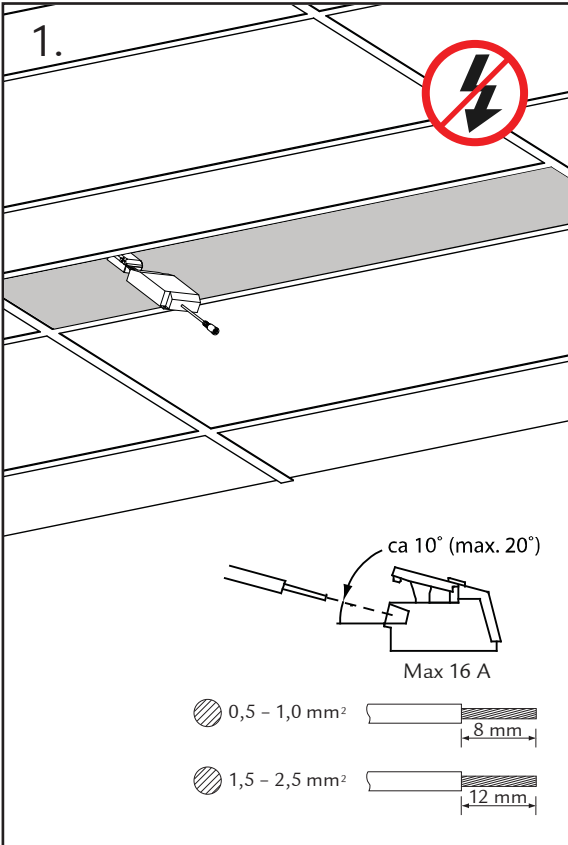

Sense 300x1200

30V DC, CC (Constant current), 3/4000lm, max 1050mA

Sense 300x1200: IP40	Sense Driver Kit 700/1050mA: (Sold separatly) DALI Non Dim and Phase Dim IP20

Sense Panels & Driver Kits

	CRI (Ra)	SDCM (Steps)	BA (°)	SENSE 3000lm DRIVER KIT PHASE DIM (700mA)	SENSE 4000lm DRIVER KIT NON DIM (1050mA)	SENSE 3000lm DRIVER KIT DALI (700mA)	SENSE 4000lm DRIVER KIT DALI (1050mA)
SENSE OPAL 3/4000lm LED 3000K	80	4	110	2700lm/UGR<19 22W/123lm/W	4000lm/UGR<19 33W/121lm/W	2700lm/UGR<19 22W/123lm/W	4000lm/UGR<19 22W/123lm/W
SENSE OPAL 3/4000lm LED 4000K	80	4	110	2850lm/UGR<19 22W/129lm/W	4200lm/UGR<19 33W/127lm/W	2850lm/UGR<19 22W/129lm/W	4200lm/UGR<19 33W/127lm/W
SENSE PRISM 3/4000lm LED 3000K	80	4	90	2400lm/UGR<17 22W/109lm/W	3600lm/UGR<17 33W/109lm/W	2400lm/UGR<17 22W/109lm/W	3600lm/UGR<17 33W/109lm/W
SENSE PRISM 3/4000lm LED 4000K	80	4	90	2700lm/UGR<17 22W/122lm/W	4000lm/UGR<17 33W/121lm/W	2700lm/UGR<17 22W/122lm/W	4000lm/UGR<17 33W/121lm/W

Above efficiency calculations are excl. driver.
Incl. driver: 7-14% loss depending on driver

(Rev.: 22.03.17)

Mounting direction:

NO: Kan kun installeres av en registrert installasjonsvirksomhet
EN: Only to be installed by an authorized electrician
FR: Doit être installé par un électricien autorisé
NL: Mag alleen geïnstalleerd worden door een bevoegde elektricien
DE: Dieses Produkt darf nur durch autorisiertes Personal (z. B. Elektro-Installateur) angeschlossen und in Betrieb genommen werden

CORPORATE OFFICE:
SG Armaturen AS
Svåbekk 15
4790 Lillesand
NORGE

BRANCH OFFICE:
SG Lighting SA/NV
Blokhuistraat 47
2800 Mechelen Noord I
BELGIQUE/BELGIË

Tlf:+32(0) 15 20 72 71
info.benelux@sglighting.net
www.sglighting.net

BRANCH OFFICE:
SG Armaturen A/S
Egebakken 19
7400 Herning
DANMARK

Tlf:+45 70 70 72 13
info@sg-as.dk
www.sg-as.dk

BRANCH OFFICE:
SG Lighting SA/NV
73 rue de Saint Mandrier
83140 Six Fours Les Plages
FRANCE

Tlf:+33(0) 4 94 93 00 00
info.france@sglighting.fr
www.sglighting.net

BRANCH OFFICE:
SG Leuchten GmbH
Postfach 67 04 21
22344 Hamburg
GERMANY

Tlf:+49 40 23 99 44 59
info@sg-leuchten.de
www.sg-leuchten.de

BRANCH OFFICE:
SG Armaturen AB
August Barksg. 30B
421 32 Västra Frölunda
SVERIGE

Tlf:+46 31 81 71 10
info@sg-ab.se
www.sg-ab.se

Tlf:+47 37 50 03 00
firmapost@sg-as.no
www.sg-as.no