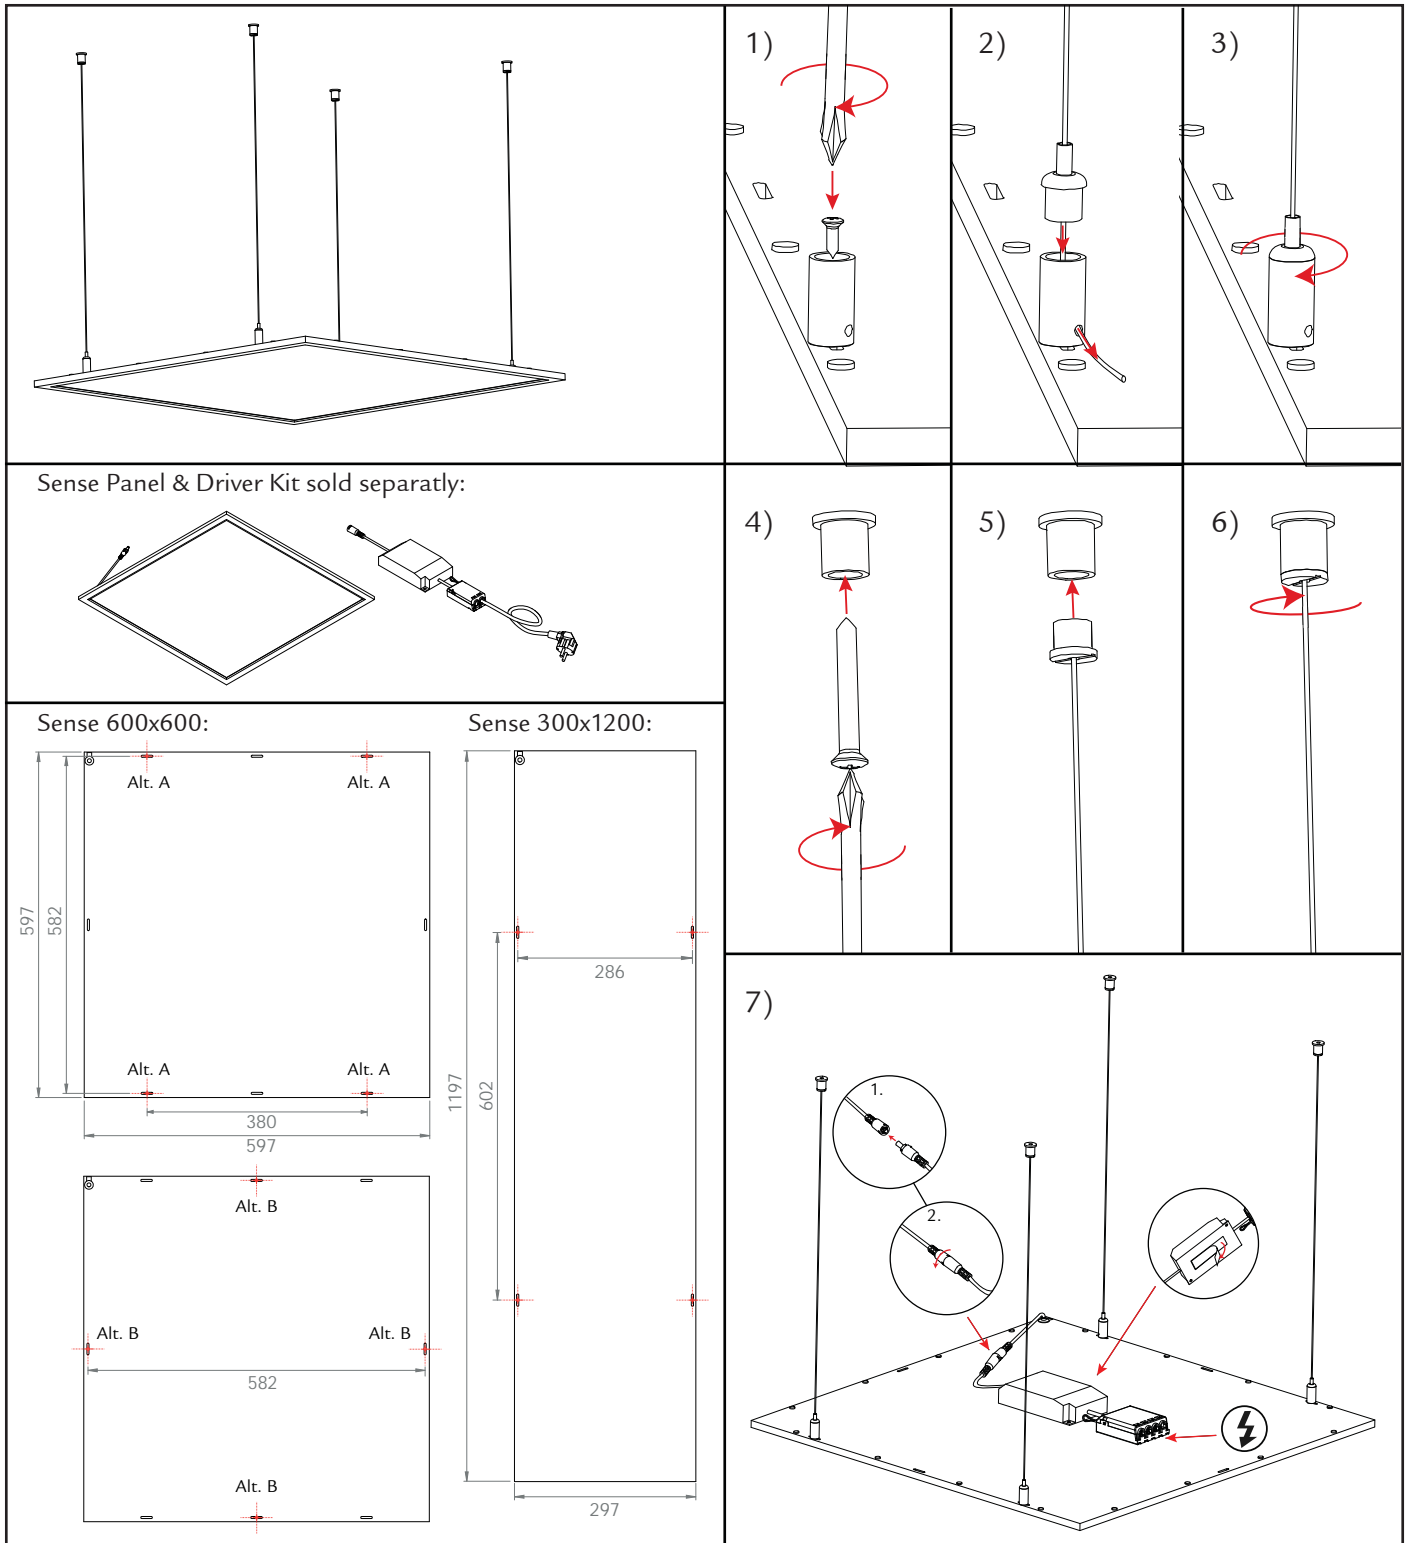

Sense Suspension Kit

Rev: 03.04.2017

CORPORATE OFFICE:
SG Armaturen AS
Svåbekk 15
4790 Lillesand
NORGE

BRANCH OFFICE:
SG Lighting SA/NV
Blokhuisstraat 47
2800 Mechelen Noord I
BELGIQUE/BELGIË

Tlf:+32(0) 15 20 72 71
info.benelux@sglighting.net
www.sglighting.net

BRANCH OFFICE:
SG Armaturen A/S
Egebakken 19
7400 Herning
DANMARK

Tlf:+45 70 70 72 13
info@sg-as.dk
www.sg-as.dk

BRANCH OFFICE:
SG Lighting SA/NV
73 rue de Saint Mandrier
83140 Six Fours Les Plages
FRANCE

Tlf:+33(0) 4 94 93 00 00
info.france@sglighting.fr
www.sglighting.net

BRANCH OFFICE:
SG Leuchten GmbH
Postfach 67 04 21
22344 Hamburg
GERMANY

Tlf:+49 40 23 99 44 59
info@sg-leuchten.de
www.sg-leuchten.de

BRANCH OFFICE:
SG Armaturen AB
August Barksg. 30B
421 32 Västra Frölunda
SVERIGE

Tlf:+46 31 81 71 10
info@sg-ab.se
www.sg-ab.se

Tlf:+47 37 50 03 00
firmapost@sg-as.no
www.sg-as.no