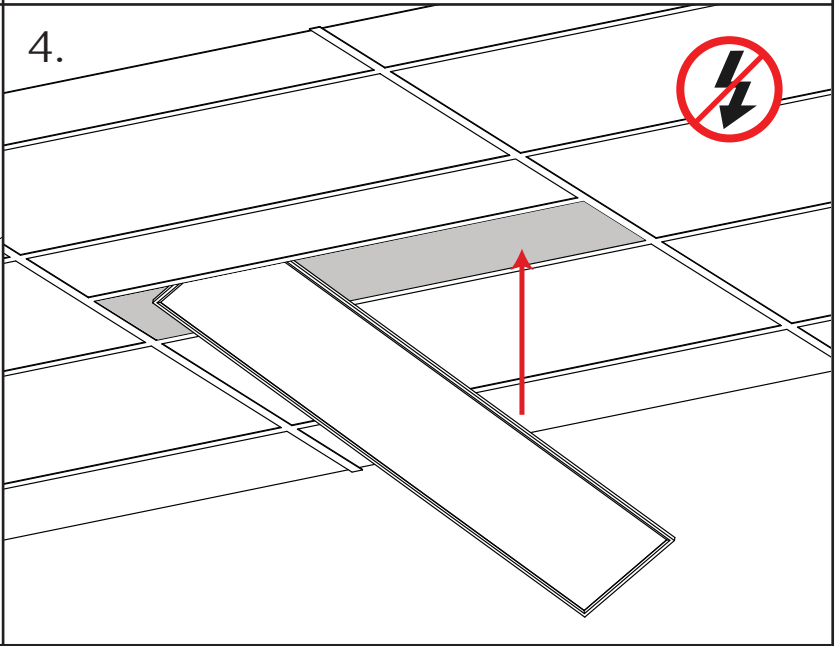

Sense 300x1200

30V DC, CC (Constant current), 3/4000lm, max 1050mA

Sense 300x1200: IP40	Sense Driver Kit 700/1050mA: (Sold separatly) DALI Non Dim and Phase Dim IP20

Sense Panels & Driver Kits

	CRI (Ra)	SDCM (Steps)	BA (°)	SENSE 3000lm DRIVER KIT PHASE DIM (700mA)	SENSE 4000lm DRIVER KIT NON DIM (1050mA)	SENSE 3000lm DRIVER KIT DALI (700mA)	SENSE 4000lm DRIVER KIT DALI (1050mA)
SENSE OPAL 3/4000lm LED 3000K	80	4	110	2700lm/UGR<19 22W/123lm/W	4000lm/UGR<19 33W/121lm/W	2700lm/UGR<19 22W/123lm/W	4000lm/UGR<19 22W/123lm/W
SENSE OPAL 3/4000lm LED 4000K	80	4	110	2850lm/UGR<19 22W/129lm/W	4200lm/UGR<19 33W/127lm/W	2850lm/UGR<19 22W/129lm/W	4200lm/UGR<19 33W/127lm/W
SENSE PRISM 3/4000lm LED 3000K	80	4	90	2400lm/UGR<17 22W/109lm/W	3600lm/UGR<17 33W/109lm/W	2400lm/UGR<17 22W/109lm/W	3600lm/UGR<17 33W/109lm/W
SENSE PRISM 3/4000lm LED 4000K	80	4	90	2700lm/UGR<17 22W/122lm/W	4000lm/UGR<17 33W/121lm/W	2700lm/UGR<17 22W/122lm/W	4000lm/UGR<17 33W/121lm/W

Above efficiency calculations are excl. driver.
Incl. driver: 7-14% loss depending on driver

(Rev.: 22.03.17)

Mounting direction:

NO: Kan kun installeres av en registrert installasjonsvirksomhet
EN: Only to be installed by an authorized electrician
FR: Doit être installé par un électricien autorisé
NL: Mag alleen geïnstalleerd worden door een bevoegde elektricien
DE: Dieses Produkt darf nur durch autorisiertes Personal (z. B. Elektro-Installateur) angeschlossen und in Betrieb genommen werden

CORPORATE OFFICE:
SG Armaturen AS
Svåbekk 15
4790 Lillesand
NORGE

BRANCH OFFICE:
SG Lighting SA/NV
Blokhuistraat 47
2800 Mechelen Noord I
BELGIQUE/BELGIË

Tlf:+32(0) 15 20 72 71
info.benelux@sglighting.net
www.sglighting.net

BRANCH OFFICE:
SG Armaturen A/S
Egebakken 19
7400 Herning
DANMARK

Tlf:+45 70 70 72 13
info@sg-as.dk
www.sg-as.dk

BRANCH OFFICE:
SG Lighting SA/NV
73 rue de Saint Mandrier
83140 Six Fours Les Plages
FRANCE

Tlf:+33(0) 4 94 93 00 00
info.france@sglighting.fr
www.sglighting.net

BRANCH OFFICE:
SG Leuchten GmbH
Postfach 67 04 21
22344 Hamburg
GERMANY

Tlf:+49 40 23 99 44 59
info@sg-leuchten.de
www.sg-leuchten.de

BRANCH OFFICE:
SG Armaturen AB
August Barksg. 30B
421 32 Västra Frölunda
SVERIGE

Tlf:+46 31 81 71 10
info@sg-ab.se
www.sg-ab.se

Tlf:+47 37 50 03 00
firmapost@sg-as.no
www.sg-as.no