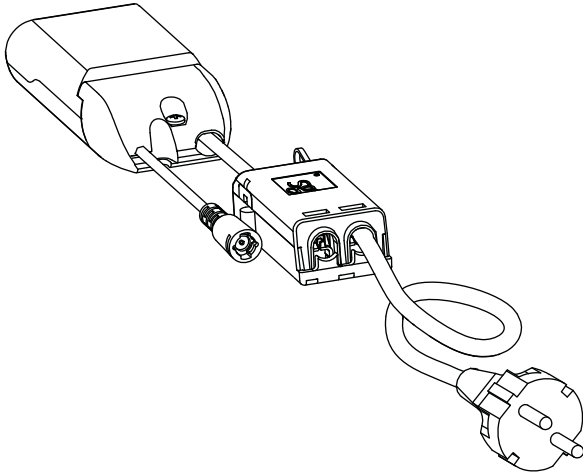

30V DC, CC (Constant current) 700mA

Sense Driver Kit:

Sense Panel:

IP40

(Sold separately)

700mA (25W)

SENSE OPAL 3/4000lm 3000K	2700lm
SENSE OPAL 3/4000lm 4000K	2800lm
SENSE OPAL 5000lm 3000K	2650lm
SENSE OPAL 5000lm 4000K	2750lm
SENSE PRISM 3/4000lm 3000K	2650lm
SENSE PRISM 3/4000lm 4000K	2750lm
SENSE PRISM 5000lm 3000K	2650lm
SENSE PRISM 5000lm 4000K	2750lm