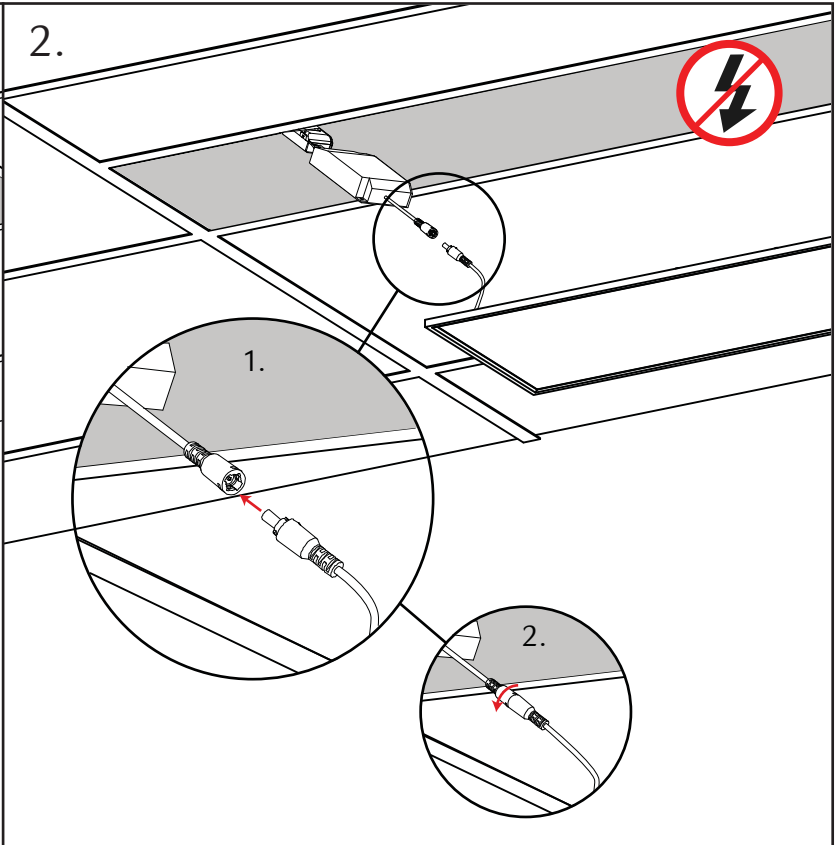

Sense 300x1200

30V DC, CC (Constant current), 3/4000lm, max 1050mA

Sense 300x1200: IP40	Sense Driver Kit 700/1050mA: (Sold separatly) DALI Non Dim and Phase Dim IP20

Sense Panels & Driver Kits

	CRI (Ra)	SDCM (Steps)	BA (°)	SENSE 3000lm DRIVER KIT PHASE DIM (700mA)	SENSE 4000lm DRIVER KIT NON DIM (1050mA)	SENSE 3000lm DRIVER KIT DALI (700mA)	SENSE 4000lm DRIVER KIT DALI (1050mA)
SENSE OPAL 3/4000lm LED 3000K	80	4	110	2700lm/UGR<19 22W/123lm/W	4000lm/UGR<19 33W/121lm/W	2700lm/UGR<19 22W/123lm/W	4000lm/UGR<19 22W/123lm/W
SENSE OPAL 3/4000lm LED 4000K	80	4	110	2850lm/UGR<19 22W/129lm/W	4200lm/UGR<19 33W/127lm/W	2850lm/UGR<19 22W/129lm/W	4200lm/UGR<19 33W/127lm/W
SENSE PRISM 3/4000lm LED 3000K	80	4	90	2400lm/UGR<17 22W/109lm/W	3600lm/UGR<17 33W/109lm/W	2400lm/UGR<17 22W/109lm/W	3600lm/UGR<17 33W/109lm/W
SENSE PRISM 3/4000lm LED 4000K	80	4	90	2700lm/UGR<17 22W/122lm/W	4000lm/UGR<17 33W/121lm/W	2700lm/UGR<17 22W/122lm/W	4000lm/UGR<17 33W/121lm/W

Above efficiency calculations are excl. driver.
Incl. driver: 7-14% loss depending on driver

(Rev.: 22.03.17)

Mounting direction:

NO: Kan kun installeres av en registrert installasjonsvirksomhet
EN: Only to be installed by an authorized electrician
FR: Doit être installé par un électricien autorisé
NL: Mag alleen geïnstalleerd worden door een bevoegde elektricien
DE: Dieses Produkt darf nur durch autorisiertes Personal (z. B. Elektro-Installateur) angeschlossen und in Betrieb genommen werden

CORPORATE OFFICE:
SG Armaturen AS
Svåbekk 15
4790 Lillesand
NORGE

BRANCH OFFICE:
SG Lighting SA/NV
Blokhuistraat 47
2800 Mechelen Noord I
BELGIQUE/BELGIË

Tlf:+32(0) 15 20 72 71
info.benelux@sglighting.net
www.sglighting.net

BRANCH OFFICE:
SG Armaturen A/S
Egebakken 19
7400 Herning
DANMARK

Tlf:+45 70 70 72 13
info@sg-as.dk
www.sg-as.dk

BRANCH OFFICE:
SG Lighting SA/NV
73 rue de Saint Mandrier
83140 Six Fours Les Plages
FRANCE

Tlf:+33(0) 4 94 93 00 00
info.france@sglighting.fr
www.sglighting.net

BRANCH OFFICE:
SG Leuchten GmbH
Postfach 67 04 21
22344 Hamburg
GERMANY

Tlf:+49 40 23 99 44 59
info@sg-leuchten.de
www.sg-leuchten.de

BRANCH OFFICE:
SG Armaturen AB
August Barksg. 30B
421 32 Västra Frölunda
SVERIGE

Tlf:+46 31 81 71 10
info@sg-ab.se
www.sg-ab.se

Tlf:+47 37 50 03 00
firmapost@sg-as.no
www.sg-as.no