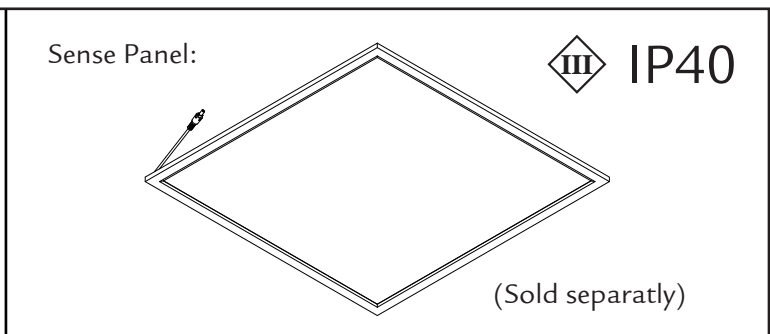

250mA (12W)	500mA (24W)	700mA (32W)																																																
<input type="checkbox"/> ON 1 2 3 4 5 6	<input type="checkbox"/> ON 1 2 3 4 5 6	<input type="checkbox"/> ON 1 2 3 4 5 6																																																
<table border="1"> <tr><td>SENSE OPAL 3/4000lm 3000K</td><td>960lm</td></tr> <tr><td>SENSE OPAL 3/4000lm 4000K</td><td>1000lm</td></tr> <tr><td>SENSE OPAL 5000lm 3000K</td><td>950lm</td></tr> <tr><td>SENSE OPAL 5000lm 4000K</td><td>980lm</td></tr> <tr><td>SENSE PRISM 3/4000lm 3000K</td><td>950lm</td></tr> <tr><td>SENSE PRISM 3/4000lm 4000K</td><td>980lm</td></tr> <tr><td>SENSE PRISM 5000lm 3000K</td><td>950lm</td></tr> <tr><td>SENSE PRISM 5000lm 4000K</td><td>980lm</td></tr> </table>	SENSE OPAL 3/4000lm 3000K	960lm	SENSE OPAL 3/4000lm 4000K	1000lm	SENSE OPAL 5000lm 3000K	950lm	SENSE OPAL 5000lm 4000K	980lm	SENSE PRISM 3/4000lm 3000K	950lm	SENSE PRISM 3/4000lm 4000K	980lm	SENSE PRISM 5000lm 3000K	950lm	SENSE PRISM 5000lm 4000K	980lm	<table border="1"> <tr><td>SENSE OPAL 3/4000lm 3000K</td><td>1930lm</td></tr> <tr><td>SENSE OPAL 3/4000lm 4000K</td><td>2000lm</td></tr> <tr><td>SENSE OPAL 5000lm 3000K</td><td>1890lm</td></tr> <tr><td>SENSE OPAL 5000lm 4000K</td><td>1960lm</td></tr> <tr><td>SENSE PRISM 3/4000lm 3000K</td><td>1890lm</td></tr> <tr><td>SENSE PRISM 3/4000lm 4000K</td><td>1960lm</td></tr> <tr><td>SENSE PRISM 5000lm 3000K</td><td>1890lm</td></tr> <tr><td>SENSE PRISM 5000lm 4000K</td><td>1960lm</td></tr> </table>	SENSE OPAL 3/4000lm 3000K	1930lm	SENSE OPAL 3/4000lm 4000K	2000lm	SENSE OPAL 5000lm 3000K	1890lm	SENSE OPAL 5000lm 4000K	1960lm	SENSE PRISM 3/4000lm 3000K	1890lm	SENSE PRISM 3/4000lm 4000K	1960lm	SENSE PRISM 5000lm 3000K	1890lm	SENSE PRISM 5000lm 4000K	1960lm	<table border="1"> <tr><td>SENSE OPAL 3/4000lm 3000K</td><td>2700lm</td></tr> <tr><td>SENSE OPAL 3/4000lm 4000K</td><td>2800lm</td></tr> <tr><td>SENSE OPAL 5000lm 3000K</td><td>2650lm</td></tr> <tr><td>SENSE OPAL 5000lm 4000K</td><td>2750lm</td></tr> <tr><td>SENSE PRISM 3/4000lm 3000K</td><td>2650lm</td></tr> <tr><td>SENSE PRISM 3/4000lm 4000K</td><td>2750lm</td></tr> <tr><td>SENSE PRISM 5000lm 3000K</td><td>2650lm</td></tr> <tr><td>SENSE PRISM 5000lm 4000K</td><td>2750lm</td></tr> </table>	SENSE OPAL 3/4000lm 3000K	2700lm	SENSE OPAL 3/4000lm 4000K	2800lm	SENSE OPAL 5000lm 3000K	2650lm	SENSE OPAL 5000lm 4000K	2750lm	SENSE PRISM 3/4000lm 3000K	2650lm	SENSE PRISM 3/4000lm 4000K	2750lm	SENSE PRISM 5000lm 3000K	2650lm	SENSE PRISM 5000lm 4000K	2750lm
SENSE OPAL 3/4000lm 3000K	960lm																																																	
SENSE OPAL 3/4000lm 4000K	1000lm																																																	
SENSE OPAL 5000lm 3000K	950lm																																																	
SENSE OPAL 5000lm 4000K	980lm																																																	
SENSE PRISM 3/4000lm 3000K	950lm																																																	
SENSE PRISM 3/4000lm 4000K	980lm																																																	
SENSE PRISM 5000lm 3000K	950lm																																																	
SENSE PRISM 5000lm 4000K	980lm																																																	
SENSE OPAL 3/4000lm 3000K	1930lm																																																	
SENSE OPAL 3/4000lm 4000K	2000lm																																																	
SENSE OPAL 5000lm 3000K	1890lm																																																	
SENSE OPAL 5000lm 4000K	1960lm																																																	
SENSE PRISM 3/4000lm 3000K	1890lm																																																	
SENSE PRISM 3/4000lm 4000K	1960lm																																																	
SENSE PRISM 5000lm 3000K	1890lm																																																	
SENSE PRISM 5000lm 4000K	1960lm																																																	
SENSE OPAL 3/4000lm 3000K	2700lm																																																	
SENSE OPAL 3/4000lm 4000K	2800lm																																																	
SENSE OPAL 5000lm 3000K	2650lm																																																	
SENSE OPAL 5000lm 4000K	2750lm																																																	
SENSE PRISM 3/4000lm 3000K	2650lm																																																	
SENSE PRISM 3/4000lm 4000K	2750lm																																																	
SENSE PRISM 5000lm 3000K	2650lm																																																	
SENSE PRISM 5000lm 4000K	2750lm																																																	
300mA (14W) 550mA (25W) 12V 350mA (17W) 600mA (28W) 24V 400mA (19W) 650mA (31W) 450mA (22W)																																																		