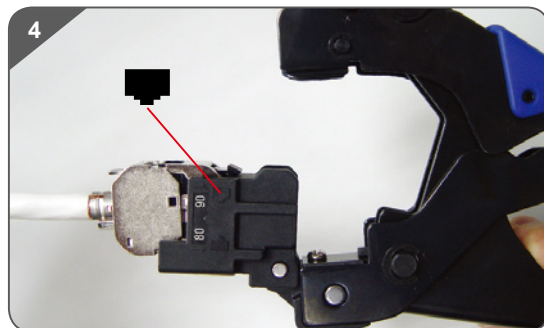

13376 STP Keystone Jack Instruction

R804-20XX Rev.X