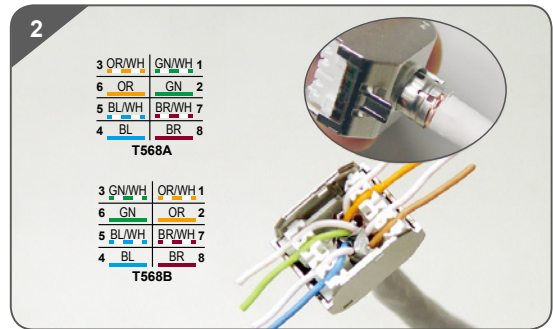

13376 STP Keystone Jack Instruction

R804-20XX Rev.X