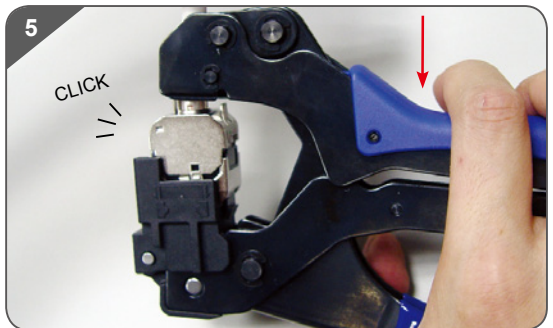

13376 STP Keystone Jack Instruction

R804-20XX Rev.X