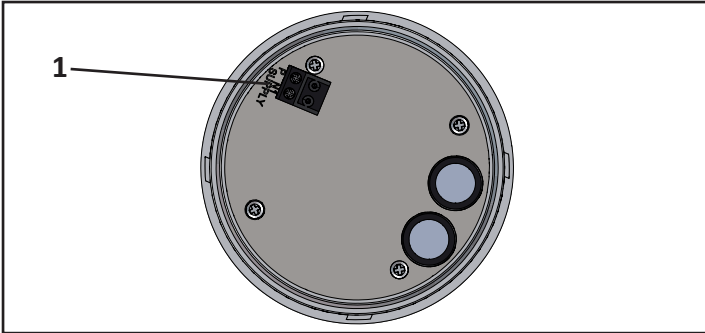

XFC Xenon Strobe Beacon

1

	XFC/DC/12-24/	XFC/AC/115/	XFC/AC/230/
	-ve (0V)	N	N
	+ve (10-27Vdc)	P (115Vac)	P (230Vac)