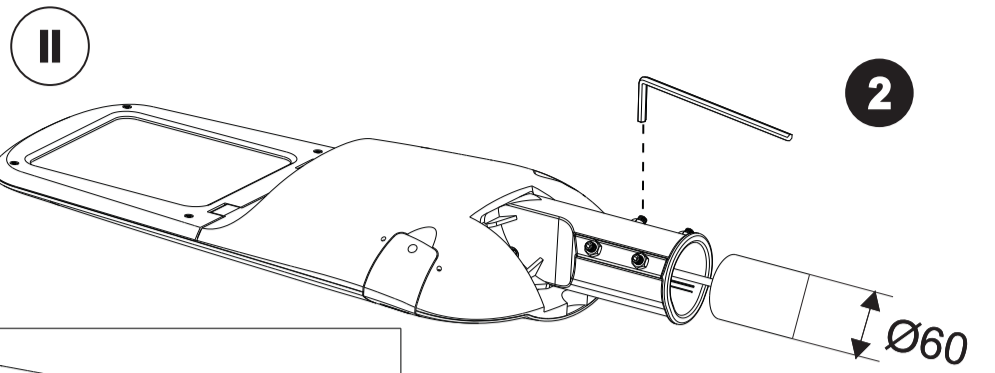

INGO Large 150w - 200w

4mm 15Nm

IK08

RoHS