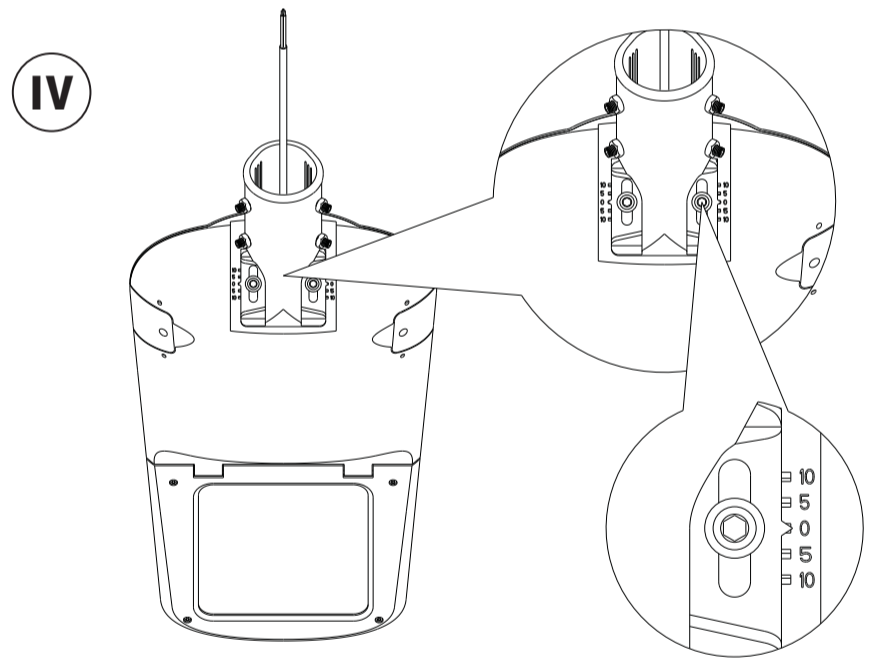

INGO Large 150w - 200w

4mm 15Nm

IK08

RoHS