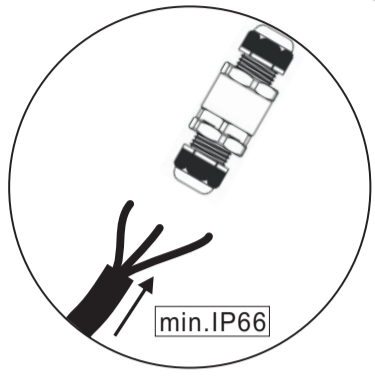

INGO Large 150w - 200w

4mm 15Nm

IK08

RoHS