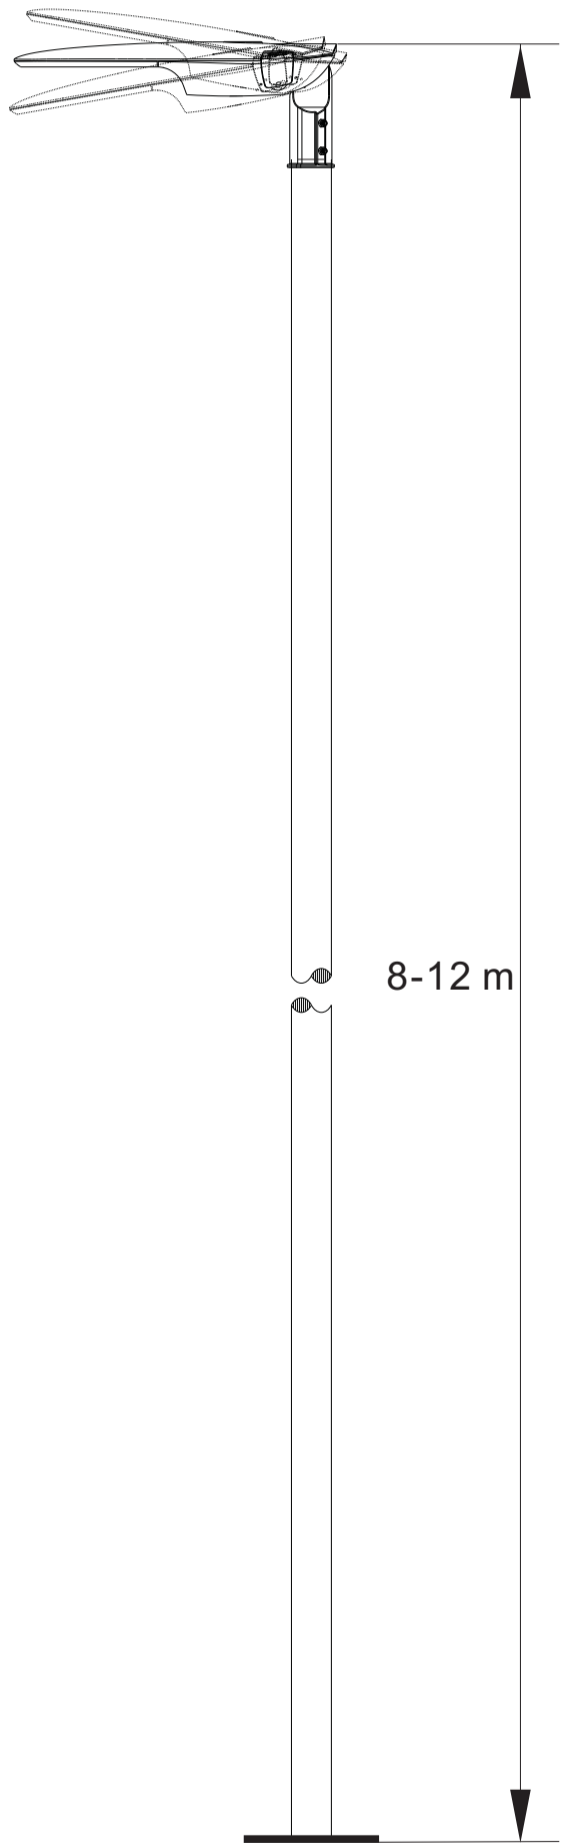

INGO Large 150w - 200w

4mm 15Nm

IK08

RoHS