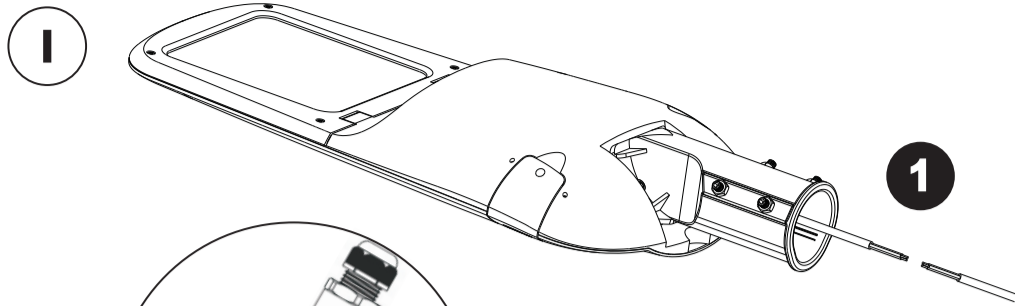

INGO Large 150w - 200w

4mm 15Nm

IK08

RoHS