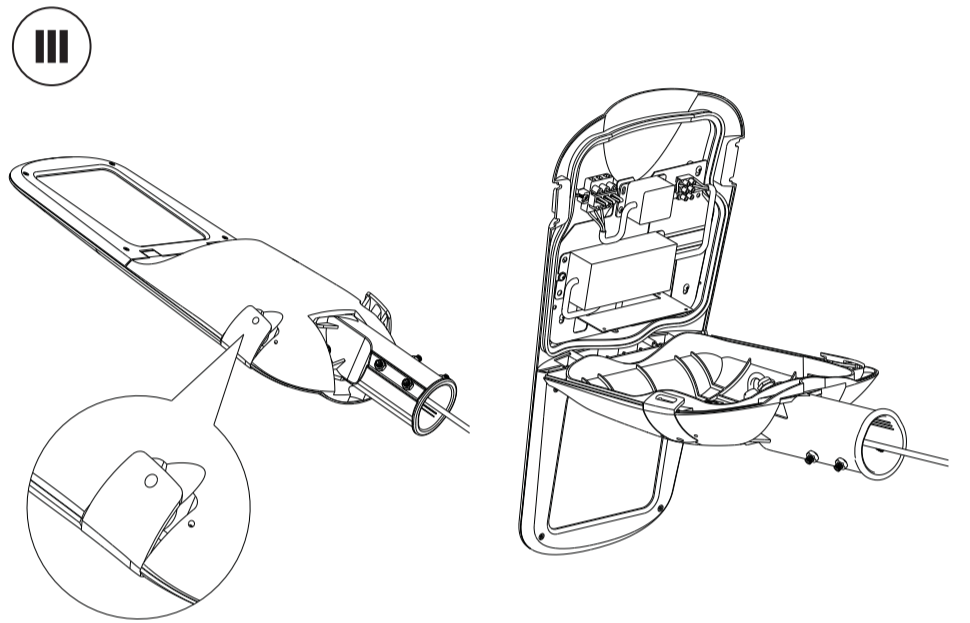

INGO Large 150w - 200w

4mm 15Nm

IK08

RoHS