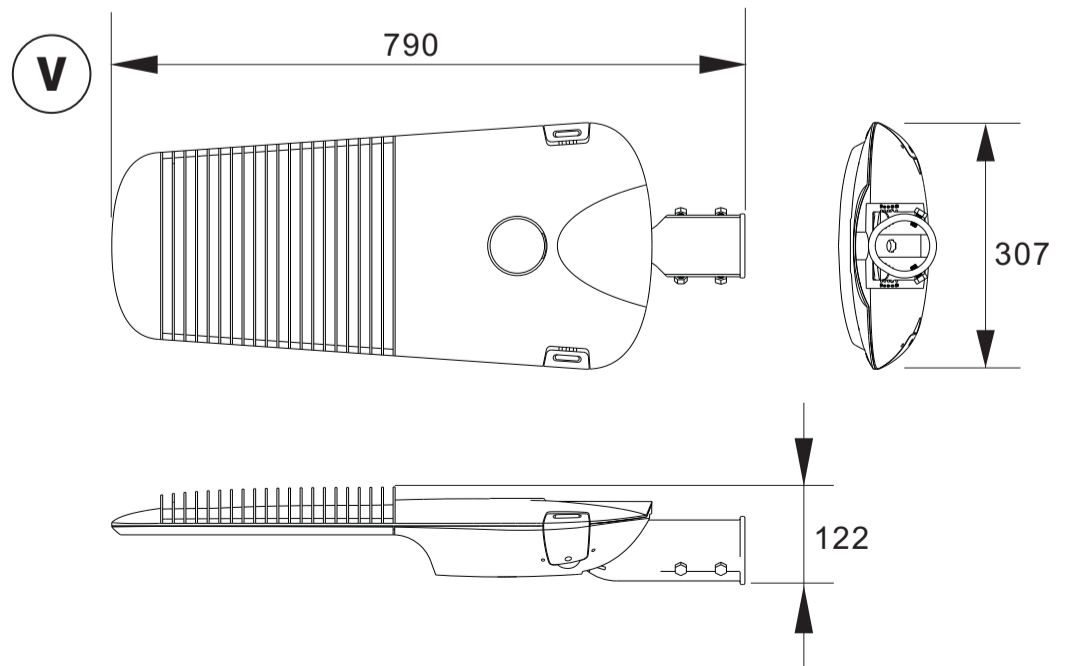

INGO Large 150w - 200w

4mm 15Nm

IK08

RoHS