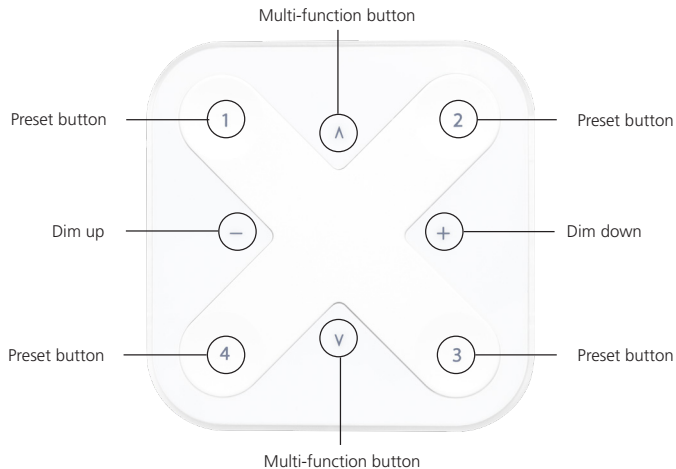

The preset buttons on the Xpress can be configured via the Casambi app. A light indicates the selected preset.

Dim up, dim down

Soft dimming of the last selected preset

Multi-function buttons

- Change the colour temperature with 25 Kelvin
- Change of the Indirect/direct relationship

Preset buttons

- Individual control of light fixtures
- Group control
- Control of all lights
- Create scenarios
- Create animations

Smart functions

Dimming

Hold the "Dim down" or "Dim up" button - Soft dimming of the last selected preset, cycle takes 5 seconds

Press the "Dim down" button - selected preset goes to 0%

Press the "Dim up" button - selected preset goes to 100%

Preset buttons

Press - The selected preset (light control, group control, all lights, scene creator or animation creator) is switched on.

Press again - The selected preset (light control, group control, all lights, scene creator or animation creator) switches off.

Colour temperature

Hold down the multifunctionbutton - To softly change the colour temperature, cycle takes 5 seconds

Press the upper multifunction button - To change to the warmest colour temperature

Press the lower multifunction button - To change to the coolest colour temperature

Indirect/direct relationship*

Hold down the upper multifunction button - To softly dim up the indirect light, cycle takes 5 seconds

Hold down the lower multifunction button - To softly dim up the direct light, cycle takes 5 seconds

Press the upper multifunction button - The indirect part reaches its maximum level

Press the lower multifunction button - The direct part reaches its maximum level

*the sum of indirect/direct remains at 100%

Switch off

Press the "Dim down" and "Dim up" buttons simultaneously for more than 1 second - To turn off all light sources on the selected network

Unpairing

Press any button for more than 5 seconds - The device appears temporarily among nearby devices ready to unpair it.

Vadsbo Transformatorer AB

Hilma Anderssons gata 15, 421 31 Västra Frölunda
order@vadsbo.net • www.vadsbo.net

For more information about the Casambi app,
visit our website at www.vadsbo.net/xpress