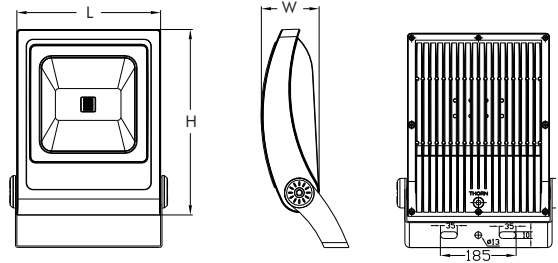

L	W	H
PRT FL 10W L740 CL1	110	45	140
PRT FL 15W L740 CL1	135	85,5	184
PRT FL 15W L740 CL1 PD*	135	85,5	184
PRT FL 20W L740 CL1	165	66	210
PRT FL 20W L740 CL1 PD*	165	66	210
PRT FL 30W L740 CL1	210	80,5	270
PRT FL 30W L740 CL1 PD*	210	80,5	270
PRT FL 50W L740 CL1	250	93	390
PRT FL 80W L740 CL1	330	121,5	420

*PD : Presence Detection

5 Year Warranty
As a globally leading luminaire manufacturer, Thorn Lighting provides a five-year warranty for its complete product range within all European Countries.

www.thornlighting.com/PRTF

THORN
LIGHTING PEOPLE