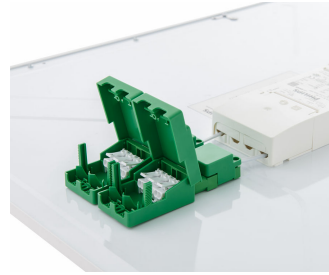

Dimming (PSD) Connector