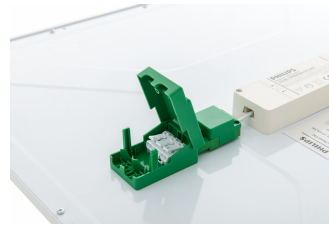

On/off (PSU) Connector

On/off (PSU) Driver

PSU backcover Square

On/off (PSU) Connector with hand

PSU backcover Rectangular

PSD backcover Rectangular

CoreLine Panel

Produktinformation