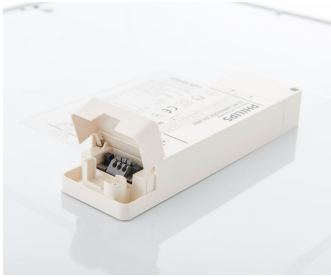

On/off (PSU) Connector

On/off (PSU) Driver

PSU backcover Square

On/off (PSU) Connector with hand

PSU backcover Rectangular

PSD backcover Rectangular

CoreLine Panel

Produktinformation