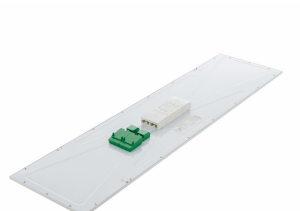

On/off (PSU) Connector

On/off (PSU) Driver

PSU backcover Square

On/off (PSU) Connector with hand

PSU backcover Rectangular

PSD backcover Rectangular

CoreLine Panel

Produktinformation