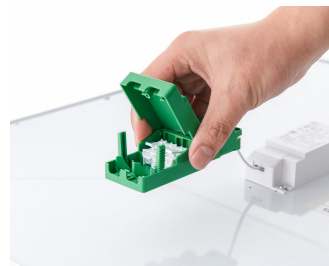

On/off (PSU) Connector

On/off (PSU) Driver

PSU backcover Square

On/off (PSU) Connector with hand

PSU backcover Rectangular

PSD backcover Rectangular

CoreLine Panel

Produktinformation