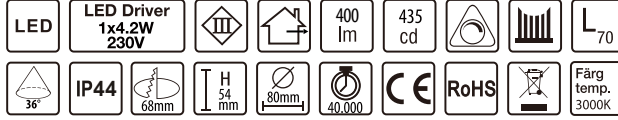

# DESIGNLIGHT

SCANDINAVIAN AB

Artikel nr.: Q-40B

MW E-nr 74 688 99

Material: Aluminium

- Dimbar med 200 mA driver
- 95 lm/w med lins, driver
- 112 lm/w utan lins, driver
- CRI Värde > 85

- Dimmable with 200 mA driver
- 95 lm/w with lens, driver
- 112 lm/w without lens, driver
- CRI Value > 85