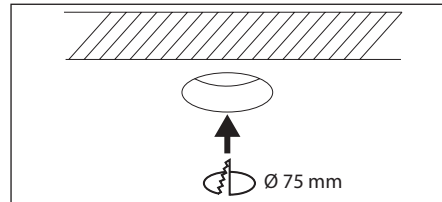

3. Anslut till LED-drivern/Connect to LED driver