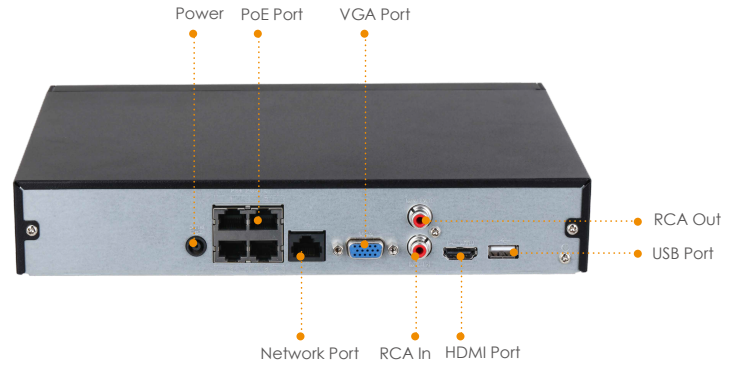

PoE Recorder