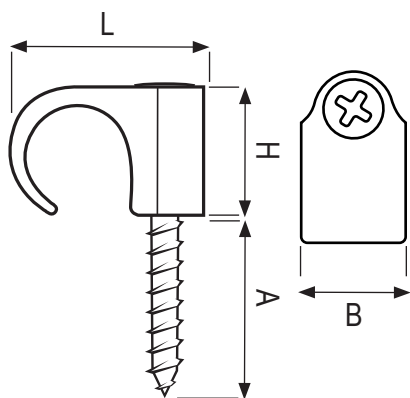

TECHNICAL DATA SHEET

CABLE/ PIPE CLIPS WITH SCREW

tillex®

Plastmaterial: High impact elastic polypropylene - halogen free and UV-stabilized.
Screw: Strong concrete screw, Corrosion Class C4, PH2.
Can be installed both indoors and outdoors.

INSTALLATION

- For concrete and tile: screw directly into 4 mm hole - no plug required.
- For 13 mm single-layer plasterboard: mount using yellow plug (KP yellow).
- For double-layer plasterboard - no plug required. If screw "goes over", mount using yellow plug (KP yellow) in the created hole.
- For 13 mm single-layer plasterboard on metal profile - no plug required.
- For wood, fibreboard and plywood: screw directly into material.
- For aerated concrete: mount using yellow plug (KPyellow). For densities above 600, screw directly into concrete.

DIMENSIONS

PRODUCT RANGE (BOXES)

Ref. nr.	Type	Screw T20	Colour	Dim.L, mm	Dim. B, mm	Dim. H, mm	Dim. A, mm	Pieces/box	Drill $\varnothing$
180000	SC C4 7-10 W	5x33	white	16,9	10,5	9,3	22,0	100	4 mm
180017	SC C4 7-10 G	5x33	grey	16,9	10,5	9,3	22,0	100	4 mm
180024	SC C4 7-10 B	5x33	black	16,9	10,5	9,3	22,0	100	4 mm
180055	SC C4 8-12 W	5x33	white	17,4	10,6	10,2	21,0	100	4 mm
180062	SC C4 8-12 G	5x33	grey	17,4	10,6	10,2	21,0	100	4 mm
180079	SC C4 8-12 B	5x33	black	17,4	10,6	10,2	21,0	100	4 mm
180086	SC C4 10-14 W	5x40	white	19,5	12,0	13,0	18,0	100	4 mm
180093	SC C4 10-14 G	5x40	grey	19,5	12,0	13,0	18,0	100	4 mm
180109	SC C4 10-14 B	5x40	black	19,5	12,0	13,0	18,0	100	4 mm
180116	SC C4 14-18 W	5x40	white	23,7	14,1	16,6	21,8	100	4 mm
180123	SC C4 14-18 G	5x40	grey	23,7	14,1	16,6	21,8	100	4 mm
180130	SC C4 14-18 B	5x40	black	23,7	14,1	16,6	21,8	100	4 mm
180147	SC C4 18-22 W	5x45	white	27,5	14,4	21,3	21,7	50	4 mm
180154	SC C4 18-22 G	5x45	grey	27,5	14,4	21,3	21,7	50	4 mm
180161	SC C4 18-22 B	5x45	black	27,5	14,4	21,3	21,7	50	4 mm
180178	SC C4 22-26 W	5x45	white	31,3	14,5	24,3	20,0	50	4 mm
180185	SC C4 22-26 G	5x45	grey	31,3	14,5	24,3	20,0	50	4 mm
180192	SC C4 22-26 B	5x45	black	31,3	14,5	24,3	20,0	50	4 mm