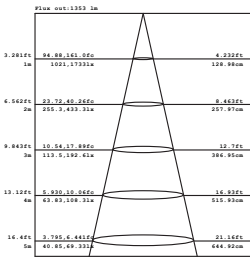

Ljusdiagram

Nummer: 70 160 51

Benämning: LED-Panel Tunable 36W