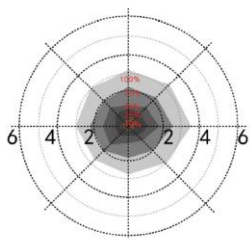

Räckvidd

Ceiling mounted height: 3m
Sensitivity: 100%/75%/50%/25%/10%

Normal moving (Speed:1m/s)

Ceiling mounted height: 6m(*)
Sensitivity:100%/75%/50%