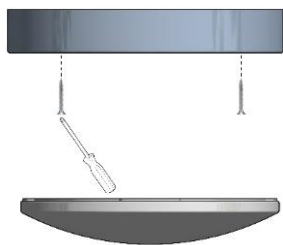

Mått, dimensioner och montering

Ø [mm]	CC [mm]
270	151
325	210
370	239
420	275