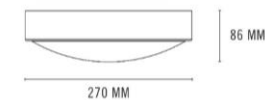

Räckvidd

Ceiling mounted height: 3m
Sensitivity: 100%/75%/50%/25%/10%

Normal moving (Speed:1m/s)

Ceiling mounted height: 6m(*)
Sensitivity:100%/75%/50%

Normal moving (Speed:1m/s)

Wall mounted height: 2m
Sensitivity: 100%/75%/50%/25%/10%

Normal moving (Speed: 1m/s)

Slow moving (Speed 0.3m/s)

Mått, dimensioner och montering

| Ø [mm] | CC [mm] |
|--------|---------|
| 270 | 151 |
| 325 | 210 |
| 370 | 239 |
| 420 | 275 |

Reparation

Byte av ljuskälla och drivdon skall endast utföras av kvalificerade personer!