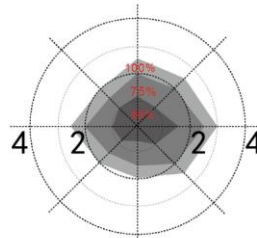

Kopplingschema / Sensorinställning

| | Räckvidd sensor | | | | Tid | | | | Skymningsrelä | | | | | | |
|---------|-----------------|----|----|----|------|-----|-----|----|---------------|-----|-------|-----|----|----|---------|
| | | 1 | 2 | 3 | | 4 | 5 | 6 | | 7 | 8 | 9 | | | |
| ON ↕ | I | ON | ON | ON | 100% | I | ON | ON | ON | 5s | I | ON | ON | ON | 2 lux |
| | II | | ON | ON | 75% | II | | ON | ON | 30s | II | ON | ON | | 10 lux |
| | III | ON | | | ON | 50% | III | ON | | ON | 90s | III | | ON | 25 lux |
| | IV | | | | ON | 25% | IV | | | ON | 3min | IV | ON | | 50 lux |
| | V | | | | | 10% | V | ON | ON | | 20min | V | | | Disable |
| | VI | | | | | | VI | | | | 30min | | | | |

Räckvidd

Ceiling mounted height: 3m
Sensitivity: 100%/75%/50%/25%/10%

Normal moving (Speed:1m/s)

Ceiling mounted height: 6m(*)
Sensitivity:100%/75%/50%

Normal moving (Speed:1m/s)

Wall mounted height: 2m
Sensitivity: 100%/75%/50%/25%/10%