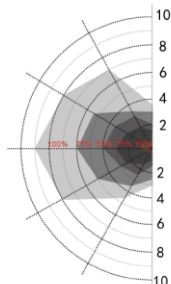

Räckvidd

Ceiling mounted height: 3m
Sensitivity: 100%/75%/50%/25%/10%

Normal moving (Speed:1m/s)

Ceiling mounted height: 6m(*)
Sensitivity:100%/75%/50%

Normal moving (Speed:1m/s)

Wall mounted height: 2m
Sensitivity: 100%/75%/50%/25%/10%