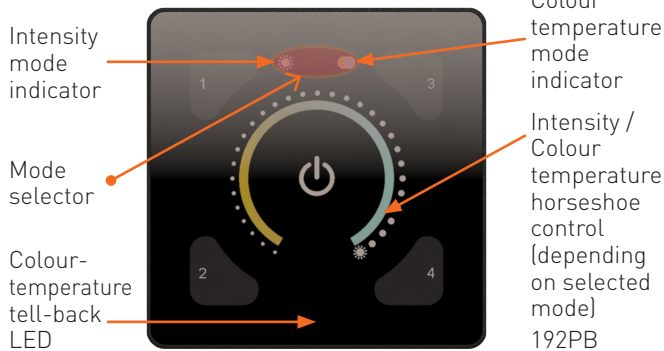

Colour temperature panels (192xx)