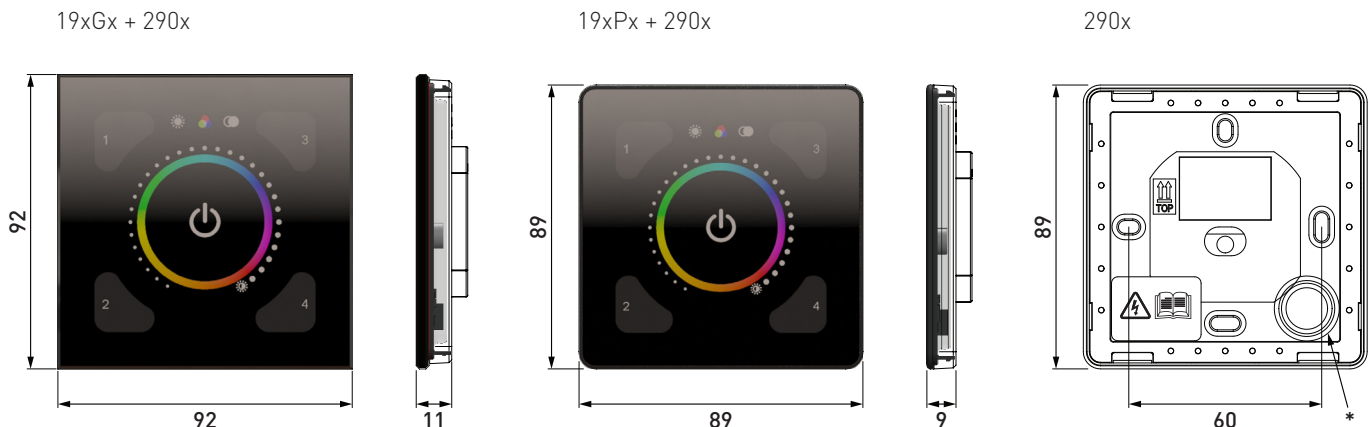

Common controls (all panels)

Colour temperature panels (192xx)

Colour panels (193xx)

Dimensions (mm)

Technical Data

Connections

DALI cable: Push-fit terminals.
Wire section: 0.5 mm² – 1.5 mm² solid or stranded.

Mechanical data

Dimensions: 19xGx: 92 mm × 92 mm
19xPx: 89 mm × 89 mm
290x: 89 mm × 89 mm

Weight: 19xGx: 150 g
19xPx: 90 g
290x: 50 g

Material: 19xGx: Glass
19xPx: Acrylic (PMMA)
290x: Flame-retardant PC/ABS