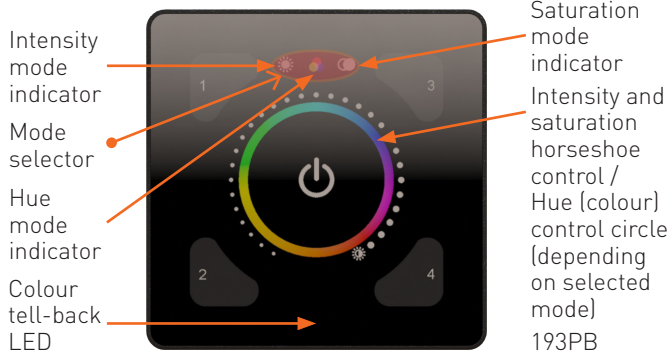

Designed for easy installation, the ILLUSTRIS panels consist of two parts, which are shipped separately: a DALI interface (290x) and a front fascia (19xxx).

The ILLUSTRIS DALI Interface can be installed and used to operate the lighting without the front fascia either from the SceneSet app or from a touch-sensitive area*. A decorator’s cover protects it during the final stages of a building project, before the front fascia is attached.

Key Features

- Standalone controller and user interface.
- Networkable on DIGIDIM or Imagine router systems.
- Minimal setup / Out-of-box operation.
- Capable of creating, storing and recalling four lighting scenes.
- Intuitive touch selection of operation mode, intensity, colour temperature and colour (depending on the model).
- Fully DALI-compatible.
- Supports DALI Type 8 colour temperature and x-y colour presentation.
- Hidden ‘cleaning’ button.
- Available in a variety of front fascias for different controls.
- Glass and plastic front fascia finishes.
- App control via SceneSet mobile app (iOS and Android).
- Designed to fit UK, DIN and similar back boxes.

Common controls (all panels)

Colour temperature panels (192xx)

Colour panels (193xx)

Dimensions (mm)

Technical Data

Connections

DALI cable: Push-fit terminals.
Wire section: 0.5 mm² – 1.5 mm² solid or stranded.