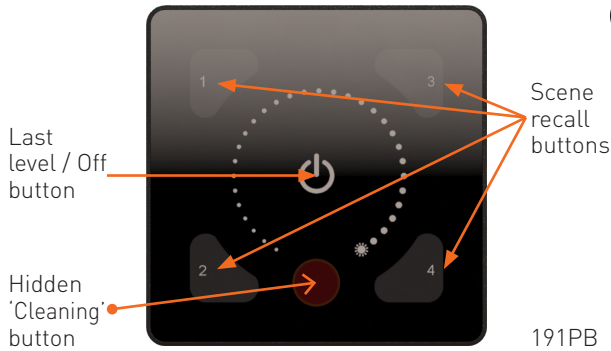

The panels can be connected via Bluetooth® Smart™ to the SceneSet app, which allows for remote operation from a mobile device, such as a smartphone or a tablet. They can also be integrated into Helvar’s DIGIDIM or Imagine systems.

Designed for easy installation, the ILLUSTRIS panels consist of two parts, which are shipped separately: a DALI interface (290x) and a front fascia (19xxx).

The ILLUSTRIS DALI Interface can be installed and used to operate the lighting without the front fascia either from the SceneSet app or from a touch-sensitive area*. A decorator’s cover protects it during the final stages of a building project, before the front fascia is attached.

Key Features

- Standalone controller and user interface.
- Networkable on DIGIDIM or Imagine router systems.
- Minimal setup / Out-of-box operation.
- Capable of creating, storing and recalling four lighting scenes.
- Intuitive touch selection of operation mode, intensity, colour temperature and colour (depending on the model).
- Fully DALI-compatible.
- Supports DALI Type 8 colour temperature and x-y colour presentation.
- Hidden ‘cleaning’ button.
- Available in a variety of front fascias for different controls.
- Glass and plastic front fascia finishes.
- App control via SceneSet mobile app (iOS and Android).
- Designed to fit UK, DIN and similar back boxes.

Common controls (all panels)