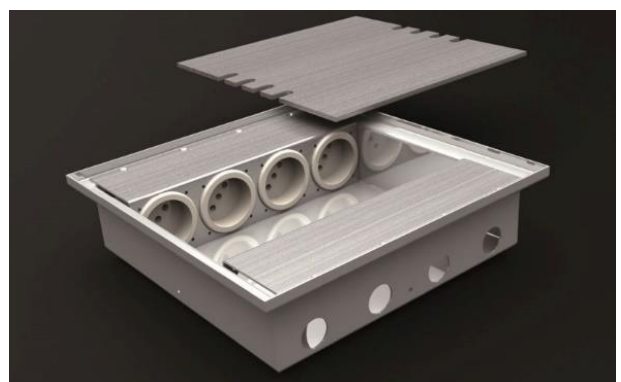

Features:

Delivery cond.:	Complete and pre-assembled
Opt. attachments:	

Errors and technical changes reserved.