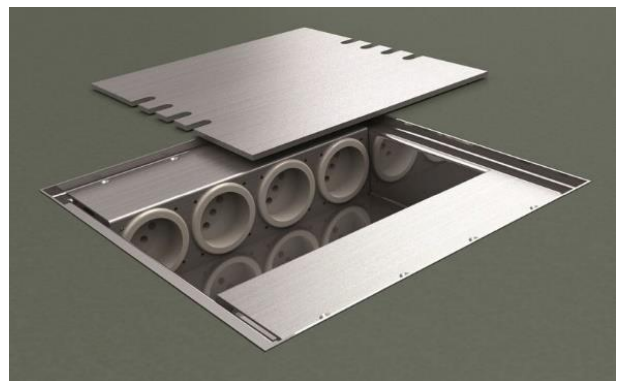

Features:

Delivery cond.:	Complete and pre-assembled
Opt. attachments:	

Errors and technical changes reserved.