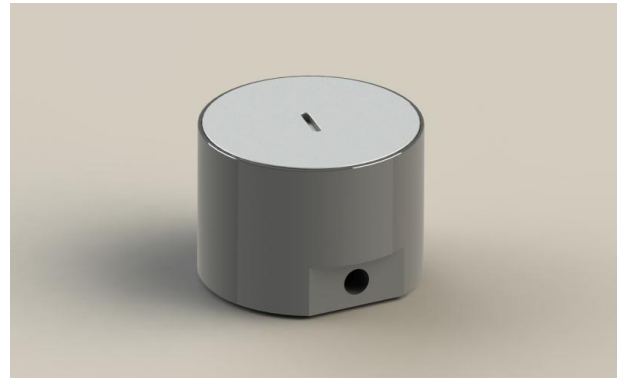

CEE Floor box: 7705A1

Specification:

Item No:	7705A1
Product line:	CEE Floor box
Units:	1
Mounting (qty):	1x CEE 5/16A 400V/6h socket with VDE certification
Construction:	Round
Ground:	Suitable for stone, concrete and asphalt
Type of inst.:	Flush mounted
Lid character.:	• Removable • Lockable with special key
Environment:	Outdoor and indoor
Protection:	IP67
EAN:	0706332879412

Technical data:

Material:	• Housing made of solid PVC • Lid made of solid aluminum • Equipment carrier made of aluminum
Colour:	Aluminum (nature)
Surface:	Anodised
Weight:	2500g
Dimensions:	ø 170 x 120mm
Install. Dim.:	ø 170 x 120mm
Supply line:	2x lateral; M25x1,5mm
Load:	200kg

Features:

Delivery cond.:	Complete and pre-assembled

Errors and technical changes reserved.