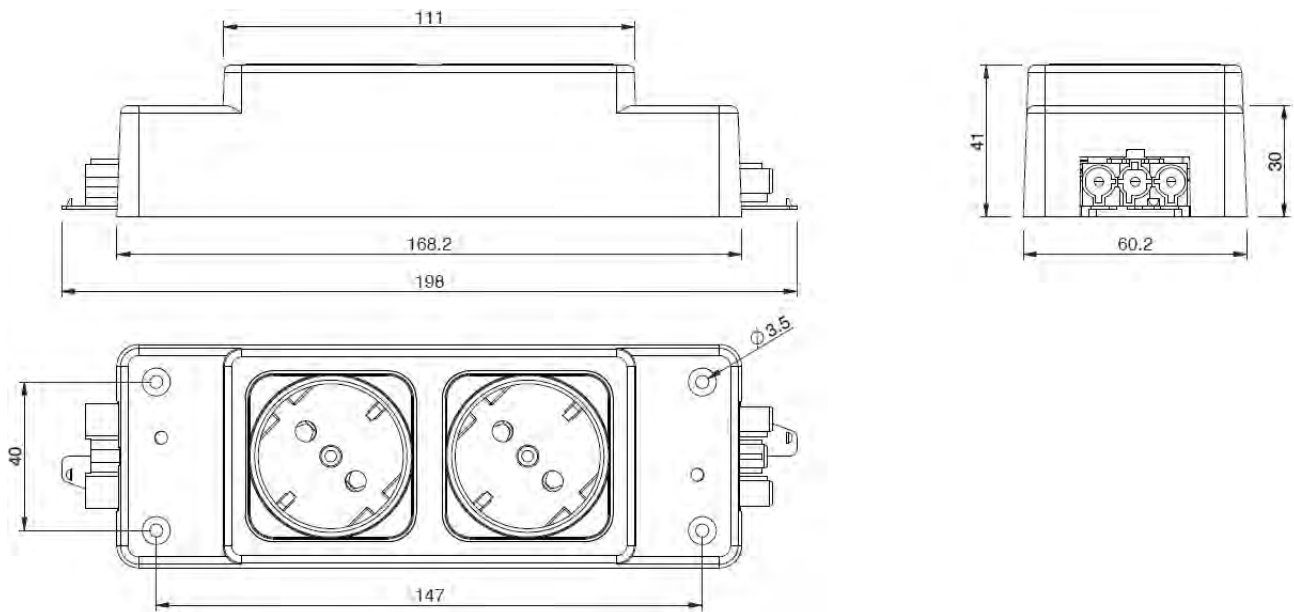

Dimensions

Further information

3D data (STP) *

Dimensions (PDF) *

NETBOX MK

Product request

pCon.update

Overview

	Aluminium	Plastic	Number of modules	Power modules	Data modules	Gender changer	USB-charger	Screw fastening	Cat 7-capable	Mounting in front panel possible	Removable Frame	Power forwarding possible (1) u. (2)
NETBOX M		●	2 - 5	●	●	●	●	●	●	●	●	●⁽¹⁾
NETBOX MK		●	2, 3 o. 5	●	●	●	●	●	●	●	●	●⁽¹⁾
NETBOX PB	●	●	1 - 35	●	●	●	●	●	●	●	●	●

(1) Power forwarding is only possible if NO gender changer, USB, VGA, network or HDMI cables are fitted.

A. & H. MEYER GmbH
Leuchten und Büroelektrik
Fermke 8
32694 Dörentrup
Germany

tel: +49 5265 9488-0
fax: +49 5265 9488-11
info@ah-meyer.de

* on request